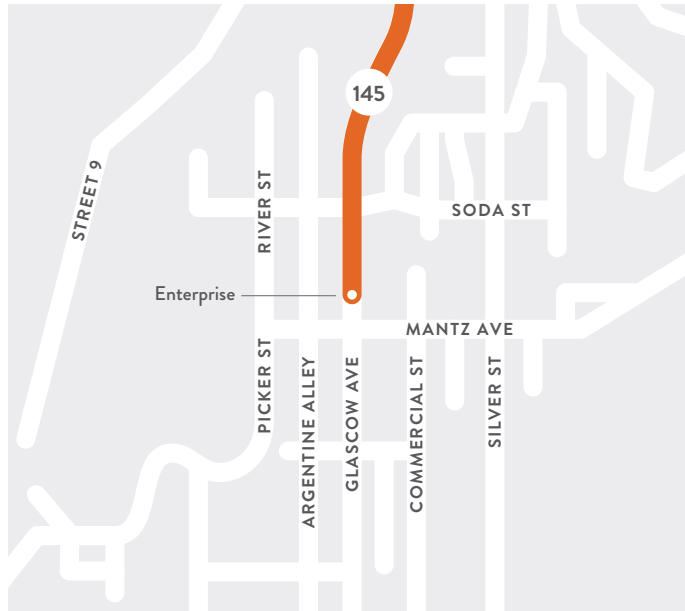

RICO SERVICE

SMART RICO ROUTE—WINTER 2022

Rico (The Enterprise Bar and Grill),  
San Bernardo, Telluride

**MONDAY - FRIDAY | NO WEEKEND SERVICE**

**RICO TO TELLURIDE**

Depart Rico	Arrive Telluride
7:00 am	7:45 am

**TELLURIDE TO RICO**

Depart Telluride	Arrive Rico
5:15 pm	6:10 pm

**NOTE:** Road and weather conditions may cause delays.

**WE ARE SMART**

We are San Miguel Authority for Regional Transportation (SMART). We provide smart transportation solutions for San Miguel County and beyond. SMART is bigger than Telluride. We connect Telluride with the broader region of Norwood, Placerville, Rico, Lawson Hill, Two Rivers, Ilium, Sawpit, Montrose, Cortez, Nucla, Naturita, Mountain Village and Ridgway.