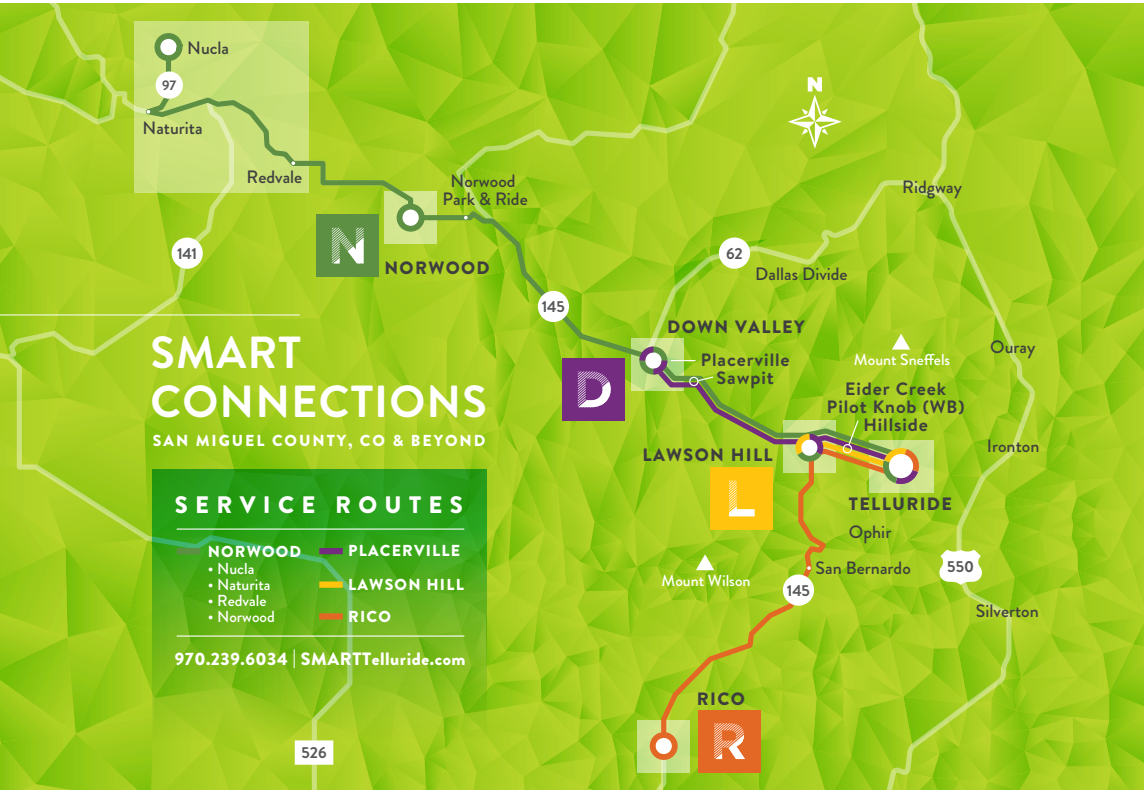

D **DOWN VALLEY SERVICE**

Courthouse, High School, Lawson Hill, Two Rivers, Ilium, Sawpit, Placerville

\$1 per trip

SMART SAN MIGUEL AUTHORITY for REGIONAL TRANSPORTATION

MONDAY - FRIDAY | NO WEEKEND SERVICE

PLACERVILLE TO COURTHOUSE (EASTBOUND)

Placerville	Two Rivers	Upper Lawson Hill	Lawson Hill Park & Ride	Courthouse
7:05 am	7:25 am	No Service	7:35 am	7:45 am
8:30 am	8:50 am	No Service	9:00 am	9:10 am
12:15 pm	12:35 pm	12:45 pm	12:47 pm	1:00 pm
5:50 pm	6:10 pm	No Service	6:20 pm	6:30 pm

COURTHOUSE TO PLACERVILLE (WESTBOUND)

Courthouse	Upper Lawson Hill	Lawson Hill Park & Ride	Two Rivers	Placerville
7:50 am	No Service	8:00 am	8:10 am	8:30 am
11:30 am	11:45 am	11:47 am	11:55 am	12:15 pm
5:10 pm	No Service	5:20 pm	5:30 pm	5:50 pm
6:30 pm	No Service	6:40 pm	6:50 pm	7:10 pm