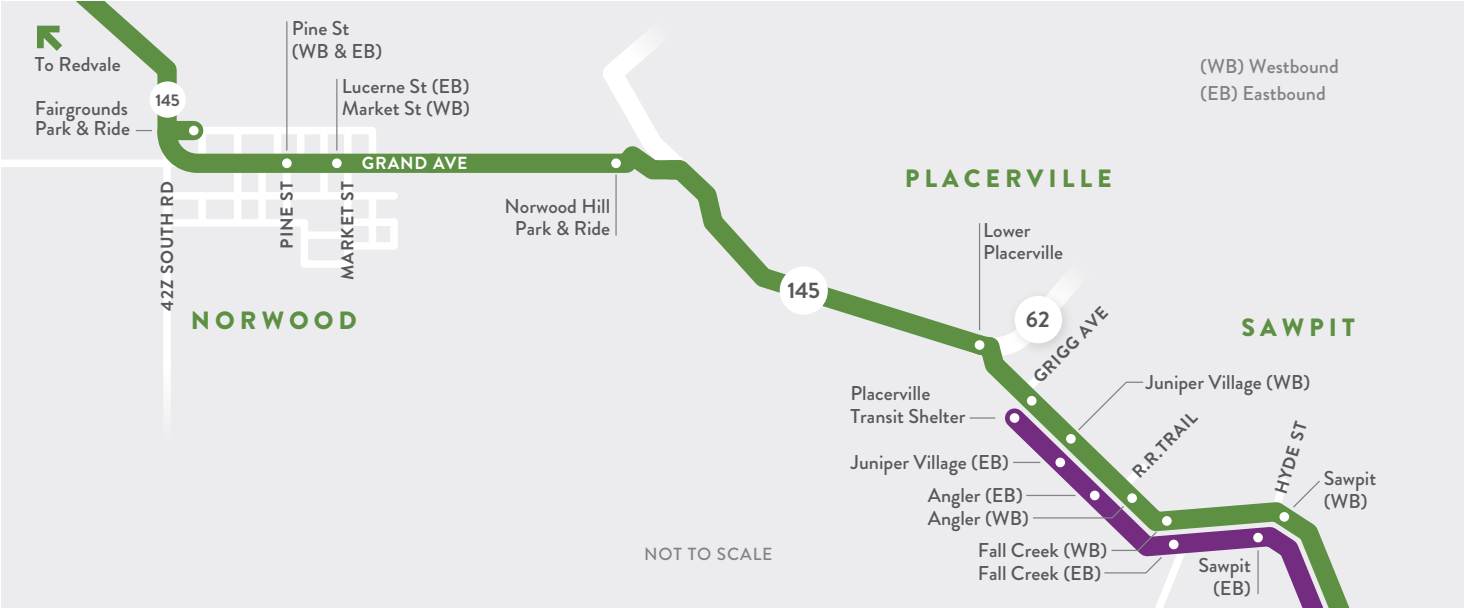

D **DOWN VALLEY SERVICE**

Courthouse, High School, Lawson Hill, Two Rivers, Ilium, Sawpit, Placerville

\$1 per trip

SMART SAN MIGUEL AUTHORITY for REGIONAL TRANSPORTATION

MONDAY - FRIDAY | NO WEEKEND SERVICE

PLACERVILLE TO COURTHOUSE (EASTBOUND)

Placerville	Two Rivers	Upper Lawson Hill	Lawson Hill Park & Ride	Courthouse
7:05 am	7:25 am	No Service	7:35 am	7:45 am
8:30 am	8:50 am	No Service	9:00 am	9:10 am
12:15 pm	12:35 pm	12:45 pm	12:47 pm	1:00 pm
5:50 pm	6:10 pm	No Service	6:20 pm	6:30 pm

COURTHOUSE TO PLACERVILLE (WESTBOUND)

Courthouse	Upper Lawson Hill	Lawson Hill Park & Ride	Two Rivers	Placerville
7:50 am	No Service	8:00 am	8:10 am	8:30 am
11:30 am	11:45 am	11:47 am	11:55 am	12:15 pm
5:10 pm	No Service	5:20 pm	5:30 pm	5:50 pm
6:30 pm	No Service	6:40 pm	6:50 pm	7:10 pm