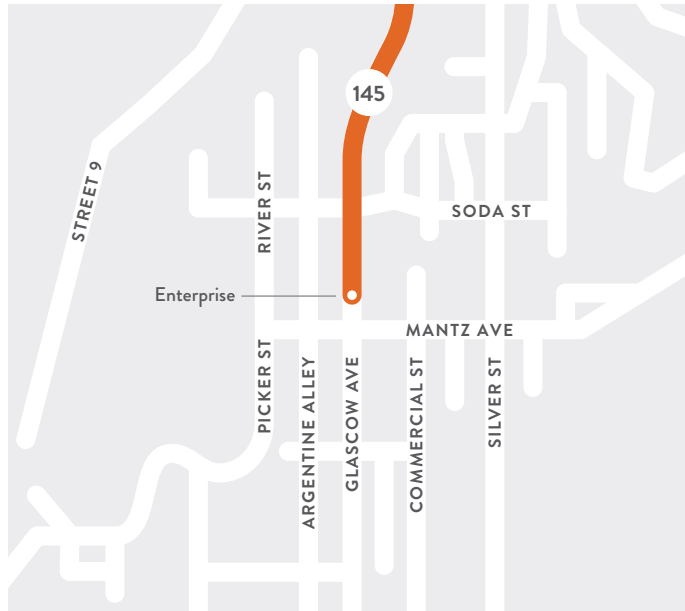

RICO SERVICE

\$3 per trip
(Resuming January 1)

SMART
SAN MIGUEL AUTHORITY for
REGIONAL TRANSPORTATION

RICO SCHEDULE
Rico, San Bernardo, Telluride

MONDAY - FRIDAY SCHEDULE

RICO TO TELLURIDE

| Depart Rico | Arrive Telluride |
|-------------|------------------|
| 7:00 am | 7:45 am |

TELLURIDE TO RICO

| Depart Telluride | Arrive Rico |
|------------------|-------------|
| 5:15 pm | 6:10 pm |

NOTE: Road and weather conditions may cause delays.

SMART CONNECTIONS
SAN MIGUEL COUNTY, CO & BEYOND

SERVICE ROUTES

- NORWOOD**
 - Nucla
 - Naturita
 - Redvale
 - Norwood
- PLACERVILLE**
- LAWSON HILL**
- RICO**

970.239.6034 | SMARTTelluride.com

WE ARE SMART

We are San Miguel Authority for Regional Transportation (SMART). We provide smart transportation solutions for San Miguel County and beyond. SMART is bigger than Telluride. We connect Telluride with the broader region of Norwood, Placerville, Rico, Lawson Hill, Two Rivers, Ilium, Sawpit, Montrose, Cortez, Nucla, Naturita, Mountain Village and Ridgway.