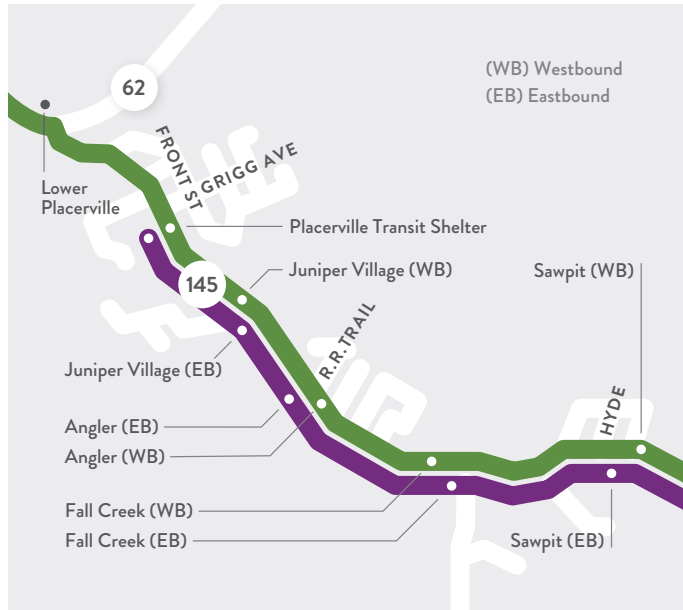

DOWN VALLEY SERVICE

\$1 per trip
(Resuming January 1)

SMART
SAN MIGUEL AUTHORITY for REGIONAL TRANSPORTATION

DOWN VALLEY SCHEDULE
Courthouse, High School, Lawson Hill, Two Rivers, Ilium, Sawpit, Placerville

COURTHOUSE TO PLACERVILLE (WESTBOUND)

Depart Courthouse	Lawson Hill	Two Rivers/Ilium	Arrive Placerville
7:45 am	On Request**	8:00 am	8:20 am
11:30 am	11:40 am	11:50 am	12:10 pm
5:10 pm	On Request**	5:25 pm	5:45 pm
6:20 pm	On Request**	6:35 pm	6:55 pm

*On Request – Down Valley to Lawson Hill drop off only. Please call 970-728-6000 ext. 3 at least 30 minutes prior to departure to schedule pick up.

**On Request – Lawson Hill to Down Valley pick up only. Please call 970-728-6000 ext. 3 at least 30 minutes prior to departure to schedule pick up.

***Route operates as Norwood.

SMART CONNECTIONS
SAN MIGUEL COUNTY, CO & BEYOND

SERVICE ROUTES

- NORWOOD** (N): Nucla, Naturita, Redvale, Norwood Park & Ride, Norwood
- PLACERVILLE** (D): Placerville, Sawpit
- LAWSON HILL** (L): Lawson Hill, Pilot Knob (WB), Hillside
- RICO** (R): Rico, San Bernardo, Silverton