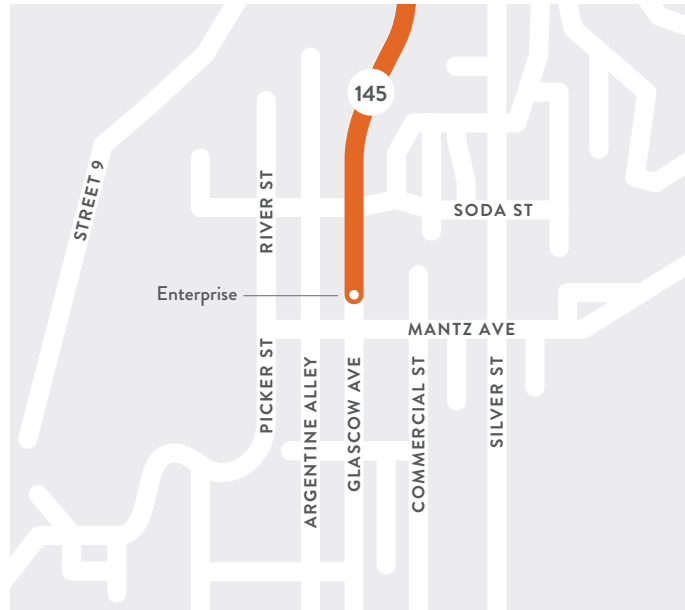

RICO SERVICE

SMART
SAN MIGUEL AUTHORITY for
REGIONAL TRANSPORTATION

RICO SCHEDULE
Rico (The Enterprise Bar and Grill),
San Bernardo, Telluride

MONDAY - FRIDAY | NO WEEKEND SERVICE

RICO TO TELLURIDE

Depart Rico	Arrive Telluride
7:00 am	7:45 am

TELLURIDE TO RICO

Depart Telluride	Arrive Rico
5:15 pm	6:10 pm

NOTE: Road and weather conditions may cause delays.

WE ARE SMART

We are San Miguel Authority for Regional Transportation (SMART). We provide smart transportation solutions for San Miguel County and beyond. SMART is bigger than Telluride. We connect Telluride with the broader region of Norwood, Placerville, Rico, Lawson Hill, Two Rivers, Ilium, Sawpit, Montrose, Nucla, Naturita, Mountain Village and Ridgway.