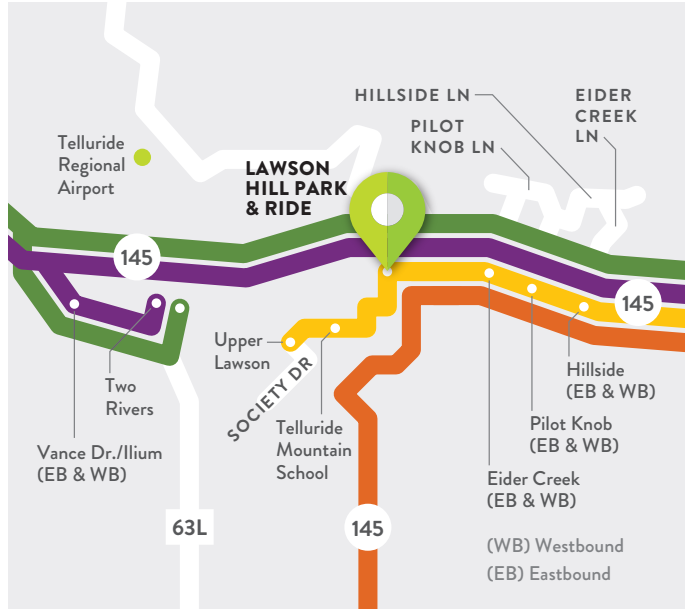

Connects to Bustang at the Lawson Hill Park and Ride. Bustang provides service to Durango, Montrose and Grand Junction. Information on these routes is available at [RideBustang.com](http://RideBustang.com)

**NOTE:** Road and weather conditions may cause delays.

LAWSON HILL SERVICE

**FREE**

**SMART**

SAN MIGUEL AUTHORITY for REGIONAL TRANSPORTATION

**SMART LAWSON HILL ROUTE—SUMMER 2024**

**LAWSON HILL SCHEDULE**  
 Courthouse, High School, Pilot Knob Ln, Hillside, Eider Creek, Lawson Hill

**DAILY SCHEDULE**

Upper Lawson Hill	Courthouse	Town Park	Courthouse	Upper Lawson Hill
		6:25 am	6:30 am	6:50 am
6:50 am	7:05 am	7:10 am	7:15 am	7:35 am
7:35 am	7:50 am	7:55 am	8:00 am	8:20 am
	8:20 am	8:35 am	8:40 am	8:45 am
8:20 am	8:35 am	8:40 am	8:45 am	9:05 am
9:05 am	9:20 am	9:25 am	9:30 am	9:50 am
9:50 am	10:05 am	10:10 am	10:15 am	10:35 am
10:35 am	10:50 am	10:55 am	11:00 am	11:20 am
12:45 pm*	No Service	No Service	1:00 pm*	No Service
2:25 pm	2:40 pm	2:45 pm	2:50 pm	3:10 pm
	3:10 pm	3:25 pm	3:30 pm	3:35 pm
3:10 pm	3:25 pm	3:30 pm	3:35 pm	3:55 pm
3:55 pm	4:10 pm	4:15 pm	4:20 pm	4:40 pm
4:40 pm	4:55 pm	5:00 pm	5:05 pm	5:25 pm
	5:25 pm	5:40 pm	5:45 pm	5:50 pm
5:25 pm	5:40 pm	5:45 pm	5:50 pm	6:10 pm
6:10 pm	6:25 pm	6:30 pm	6:35 pm	6:55 pm
6:55 pm	7:10 pm	7:15 pm	7:20 pm	7:40 pm
7:40 pm	7:55 pm	8:00 pm	8:05 pm	8:25 pm
8:25 pm	8:40 pm	8:45 pm	8:50 pm	9:10 pm
9:10 pm	9:25 pm	9:30 pm	9:35 pm	9:55 pm
9:55 pm	10:10 pm	10:15 pm	10:20 pm	10:40 pm

\*Route operates as Down Valley, Monday to Friday only.  
 Para-transit point to point service is available based on eligibility determination. Next day advance notification is required after initial approval. Please call 970.239.6034 to schedule eligibility appointment.  
 Connects to Bustang at the Lawson Hill Park and Ride. Bustang provides service to Durango, Montrose and Grand Junction. Information on these routes is available at [RideBustang.com](http://RideBustang.com)