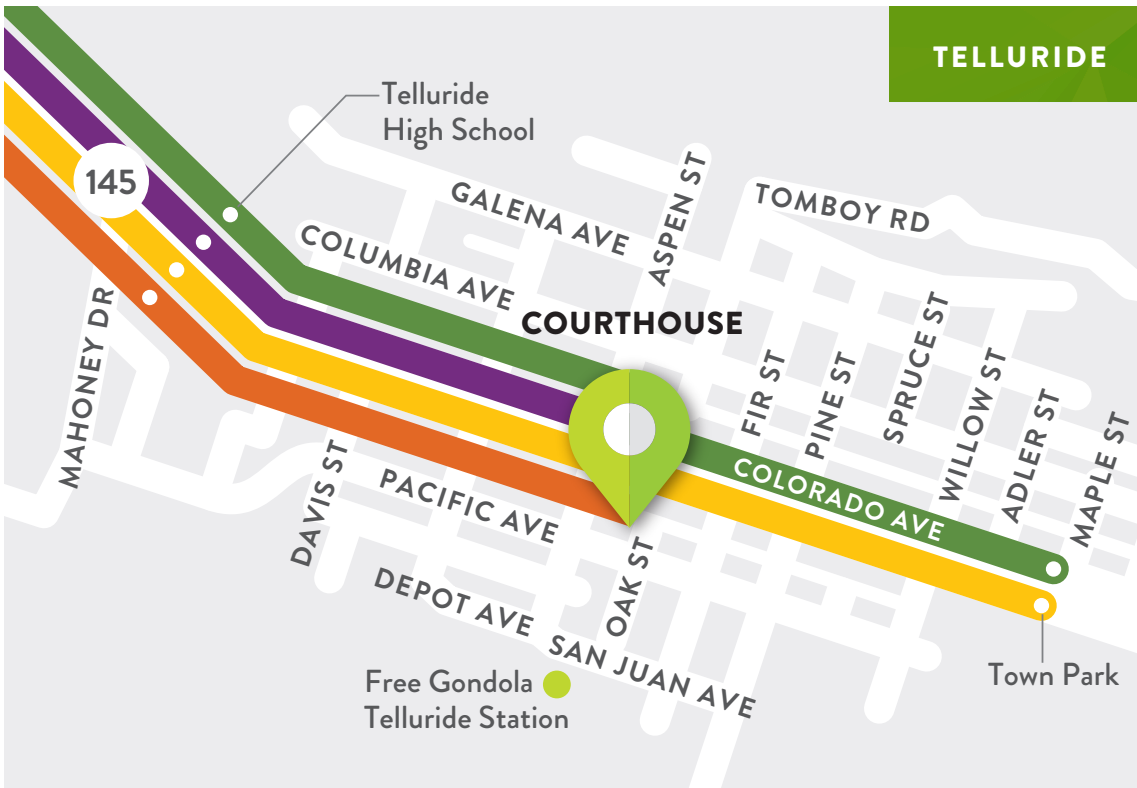

**LAWSON HILL SERVICE**

**FREE**

**SMART**  
SAN MIGUEL AUTHORITY for  
REGIONAL TRANSPORTATION

**SMART LAWSON HILL ROUTE—SUMMER 2024**

**LAWSON HILL SCHEDULE**  
Courthouse, High School, Pilot Knob Ln,  
Hillside, Eider Creek, Lawson Hill

Connects to Bustang at the Lawson Hill Park and Ride. Bustang provides service to Durango, Montrose and Grand Junction. Information on these routes is available at [RideBustang.com](http://RideBustang.com)

**NOTE:** Road and weather conditions may cause delays.

LAWSON HILL SERVICE

**FREE**

**SMART**

SAN MIGUEL AUTHORITY for REGIONAL TRANSPORTATION

**SMART LAWSON HILL ROUTE—SUMMER 2024**

**LAWSON HILL SCHEDULE**  
 Courthouse, High School, Pilot Knob Ln, Hillside, Eider Creek, Lawson Hill

\*Route operates as Down Valley, Monday to Friday only.  
 Para-transit point to point service is available based on eligibility determination. Next day advance notification is required after initial approval. Please call 970.239.6034 to schedule eligibility appointment.  
 Connects to Bustang at the Lawson Hill Park and Ride. Bustang provides service to Durango, Montrose and Grand Junction. Information on these routes is available at [RideBustang.com](http://RideBustang.com)