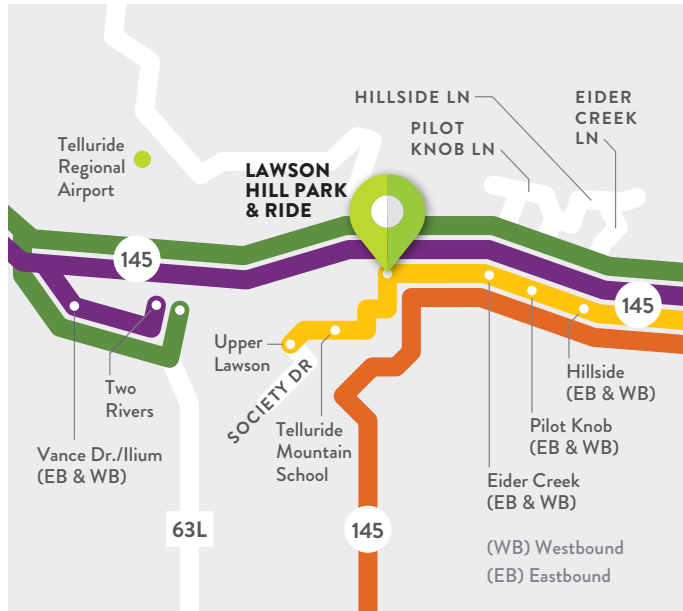

**LAWSON HILL SERVICE**

**FREE**

**SMART**  
SAN MIGUEL AUTHORITY for  
REGIONAL TRANSPORTATION

**SMART LAWSON HILL ROUTE—SUMMER 2024**

**LAWSON HILL SCHEDULE**  
Courthouse, High School, Pilot Knob Ln,  
Hillside, Eider Creek, Lawson Hill

Connects to Bustang at the Lawson Hill Park and Ride. Bustang provides service to Durango, Montrose and Grand Junction. Information on these routes is available at [RideBustang.com](http://RideBustang.com)

**NOTE:** Road and weather conditions may cause delays.

LAWSON HILL SERVICE

**FREE**

**SMART**

SAN MIGUEL AUTHORITY for REGIONAL TRANSPORTATION

**SMART LAWSON HILL ROUTE—SUMMER 2024**

**LAWSON HILL SCHEDULE**  
 Courthouse, High School, Pilot Knob Ln, Hillside, Eider Creek, Lawson Hill

\*Route operates as Down Valley, Monday to Friday only.  
 Para-transit point to point service is available based on eligibility determination. Next day advance notification is required after initial approval. Please call 970.239.6034 to schedule eligibility appointment.  
 Connects to Bustang at the Lawson Hill Park and Ride. Bustang provides service to Durango, Montrose and Grand Junction. Information on these routes is available at [RideBustang.com](http://RideBustang.com)