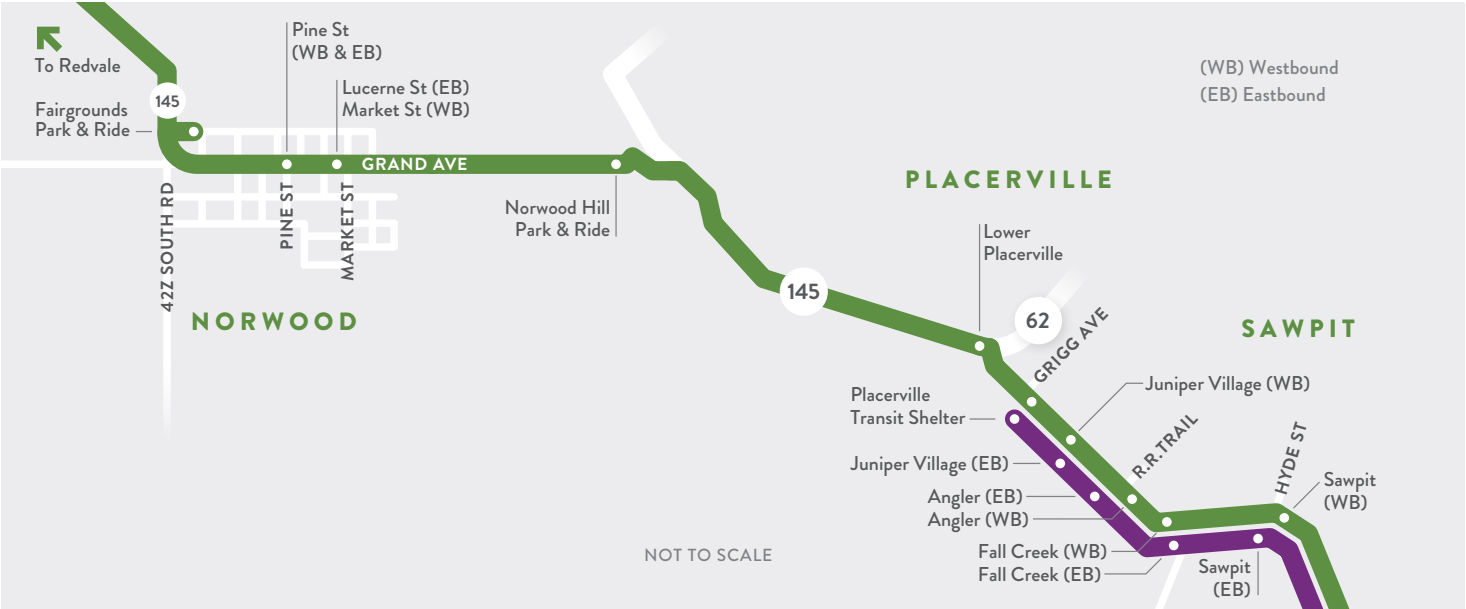

SMART DOWN VALLEY ROUTE—SUMMER 2024

DOWN VALLEY SERVICE

Courthouse, High School, Lawson Hill, Two Rivers, Ilium, Sawpit, Placerville

\$1 per trip

SMART SAN MIGUEL AUTHORITY for REGIONAL TRANSPORTATION

MONDAY - FRIDAY | NO WEEKEND SERVICE

PLACERVILLE TO COURTHOUSE (EASTBOUND)

Placerville	Two Rivers	Upper Lawson Hill	Lawson Hill Park & Ride	Courthouse
7:05 am	7:25 am	No Service	7:35 am	7:45 am
8:30 am	8:50 am	No Service	9:00 am	9:10 am
12:15 pm	12:35 pm	12:45 pm	12:47 pm	1:00 pm
5:50 pm	6:10 pm	No Service	6:20 pm	6:30 pm

COURTHOUSE TO PLACERVILLE (WESTBOUND)

Courthouse	Upper Lawson Hill	Lawson Hill Park & Ride	Two Rivers	Placerville
7:50 am	No Service	8:00 am	8:10 am	8:30 am
11:30 am	11:45 am	11:47 am	11:55 am	12:15 pm
5:10 pm	No Service	5:20 pm	5:30 pm	5:50 pm
6:30 pm	No Service	6:40 pm	6:50 pm	7:10 pm