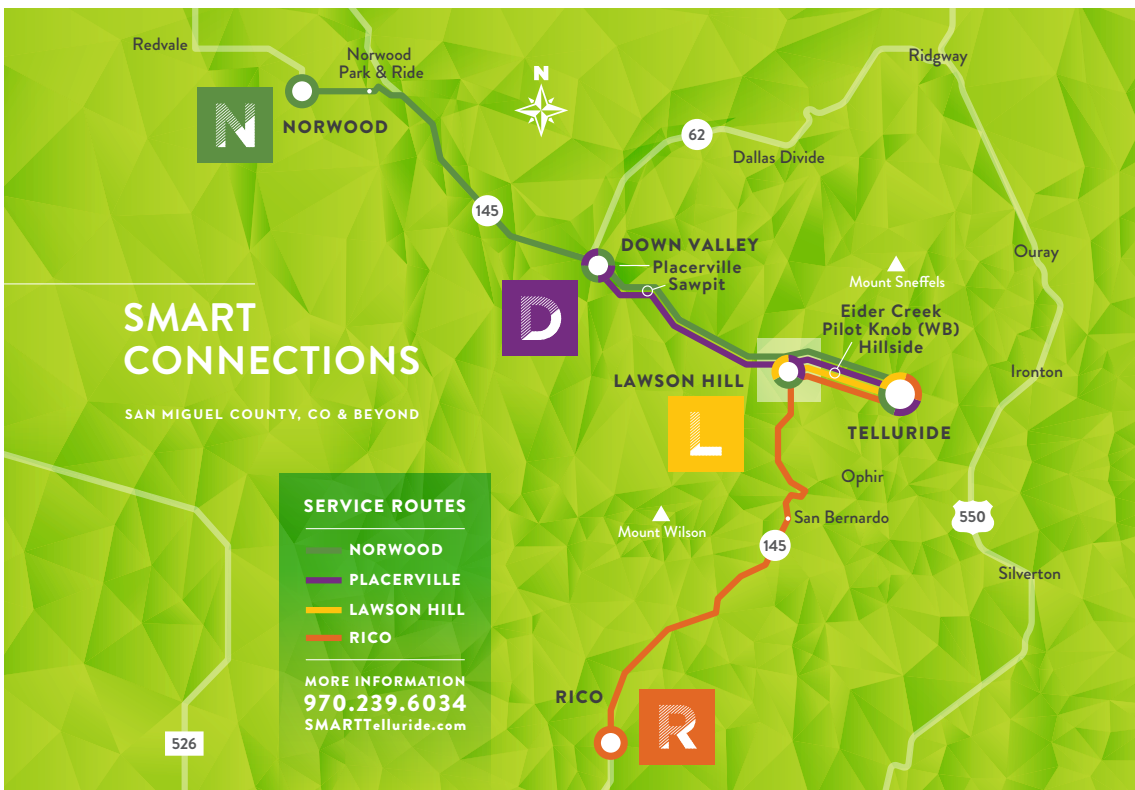

**LAWSON HILL SCHEDULE**  
Courthouse, High School, Pilot Knob Ln,  
Hillside, Eider Creek, Lawson Hill

**DAILY SCHEDULE**

Depart Courthouse	Arrive Upper Lawson	Depart Upper Lawson	Arrive Courthouse
7:00 am	7:15 am	7:15 am	7:30 am
7:30 am	7:45 am	7:45 am	8:00 am
8:00 am	8:15 am	8:15 am	8:30 am
8:30 am	8:45 am	8:45 am	9:00 am
9:00 am	9:15 am	9:15 am	9:30 am
9:30 am	9:45 am	9:45 am	10:00 am
11:30 am*	11:40 am*	12:25 pm*	12:35 pm*
3:00 pm**	3:15 pm**	3:15 pm**	3:30 pm**
4:30 pm	4:45 pm	4:45 pm	5:00 pm
5:00 pm	5:15 pm	5:15 pm	5:30 pm
5:30 pm	5:45 pm	5:45 pm	6:00 pm
6:00 pm	6:15 pm	6:15 pm	6:30 pm
6:30 pm	6:45 pm	6:45 pm	7:00 pm
7:00 pm	7:15 pm	7:15 pm	7:30 pm
7:30 pm	7:45 pm	7:45 pm	8:00 pm
8:00 pm	8:15 pm	8:15 pm	8:30 pm
8:30 pm	8:45 pm	8:45 pm	9:00 pm
9:00 pm	9:15 pm	9:15 pm	9:30 pm
9:30 pm	9:45 pm	9:45 pm	10:00 pm

\*Route operates as Down Valley, Monday to Friday only.  
\*\*3:00 pm route runs Monday to Friday only when either the Telluride R-1 School District or the Telluride Mountain School are in session.  
Para-transit point to point service is available based on eligibility determination. Next day advance notification is required after initial approval. Please call 970-239-6034 to schedule eligibility appointment.  
From October 17 - November 19, 2021, please refer to the Mountain Village off-season schedule for the Lawson Hill service which will be posted online at SMARTelluride.com.