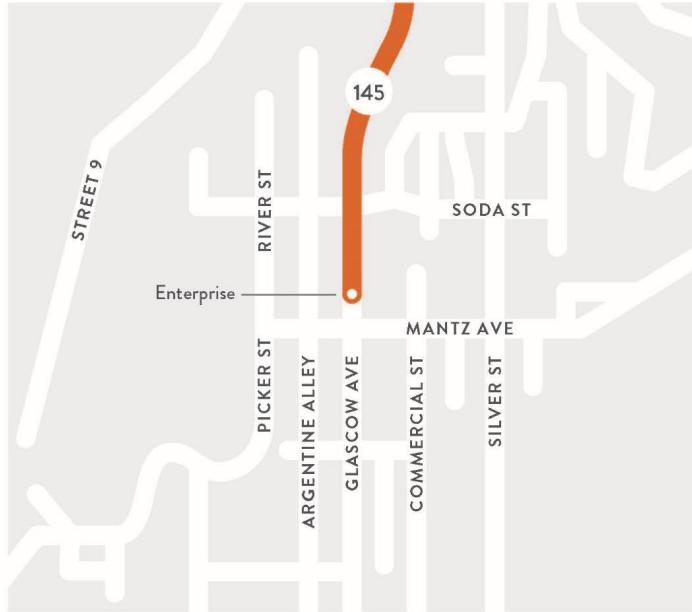

RICO SERVICE

SMART
SAN MIGUEL AUTHORITY for
REGIONAL TRANSPORTATION

RICO SCHEDULE
Rico (The Enterprise Bar and Grill),
San Bernardo, Telluride

MONDAY - FRIDAY | NO WEEKEND SERVICE

RICO TO TELLURIDE	
Depart Rico	Arrive Telluride
7:00 am	7:45 am
TELLURIDE TO RICO	
Depart Telluride	Arrive Rico
5:15 pm	6:10 pm

NOTE: Road and weather conditions may cause delays.

SMART CONNECTIONS
SAN MIGUEL COUNTY, CO & BEYOND

SERVICE ROUTES

- NORWOOD**
 - Nucla
 - Naturita
 - Redvale
 - Norwood
- PLACERVILLE**
- LAWSON HILL**
- RICO**

970.239.6034 | SMARTTelluride.com

WE ARE SMART

We are San Miguel Authority for Regional Transportation (SMART). We provide smart transportation solutions for San Miguel County and beyond. SMART is bigger than Telluride. We connect Telluride with the broader region of Norwood, Placerville, Rico, Lawson Hill, Two Rivers, Ilium, Sawpit, Montrose, Nucla, Naturita, Mountain Village and Ridgway.