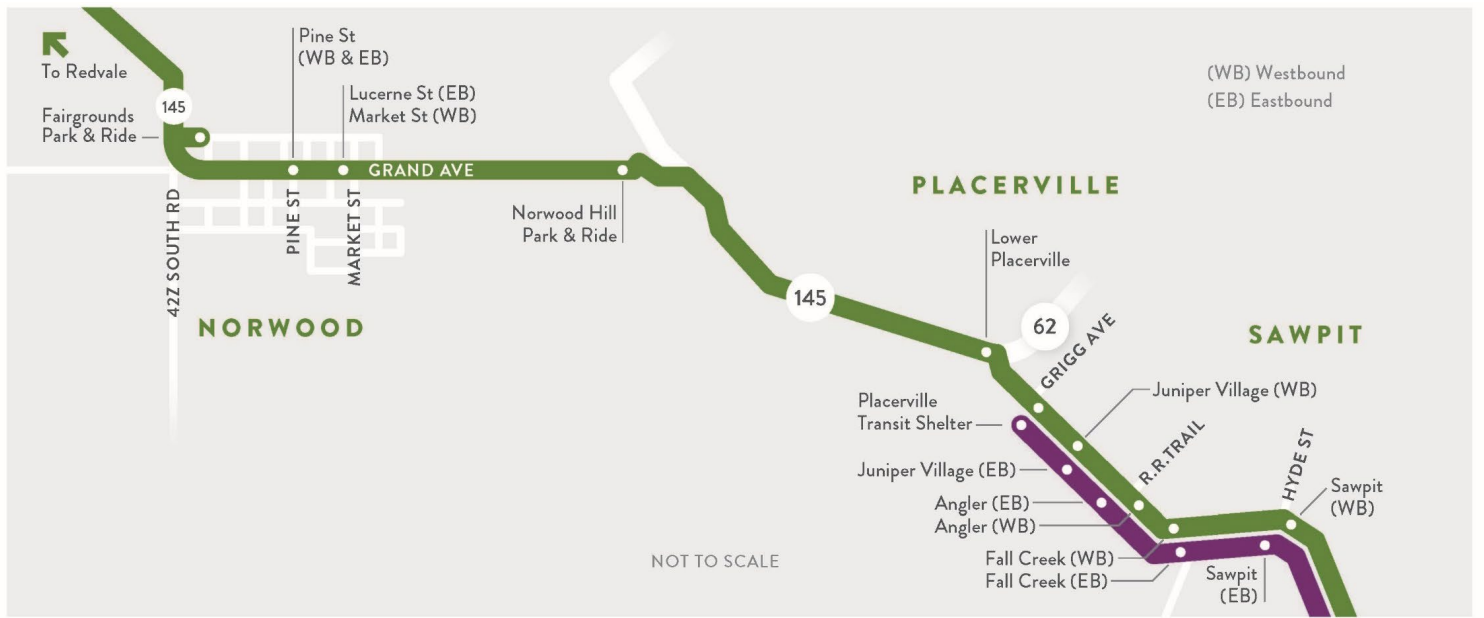

**NORWOOD SERVICE**

Nucla, Naturita, Redvale, Norwood, Placerville, Sawpit, Lawson Hill, Telluride

Norwood **\$2** per trip

Nucla/Naturita **\$3** per trip

**SMART CONNECTIONS**  
SAN MIGUEL COUNTY, CO & BEYOND

**NORWOOD SERVICE**

Nucla, Naturita, Redvale, Norwood, Placerville, Sawpit, Lawson Hill, Telluride

Norwood **\$2** per trip

Nucla/Naturita **\$3** per trip

**MONDAY - FRIDAY SCHEDULE**

**NUCLA TO TELLURIDE (EASTBOUND)**

**TELLURIDE TO NUCLA (WESTBOUND)**

Town Park	Courthouse	Lawson Hill Park & Ride	Two Rivers	Placerville	Norwood Fairgrounds	Redvale Post Office	Naturita	Nucla
9:45 am	9:50 am	10:00 am	10:10 am	10:30 am	11:00 am	No Service	No Service	No Service
5:00 pm	5:05 pm	5:15 pm	No Service	5:35 pm	6:05 pm	6:20 pm	6:35 pm	6:45 pm
5:15 pm	5:20 pm	No Service	No Service	5:50 pm	6:20 pm	No Service	No Service	No Service
11:30 pm	11:35 pm	11:45 pm	11:55 pm	12:15 am	12:45 am	No Service	No Service	No Service

**SATURDAY/SUNDAY SCHEDULE**

**NORWOOD TO TELLURIDE (EASTBOUND)**

Depart Norwood	Placerville	Lawson Hill Park & Ride	Courthouse	Arrive Town Park
7:25 am	7:55 am	8:15 am	8:25 am	8:30 am

**TELLURIDE TO NORWOOD (WESTBOUND)**