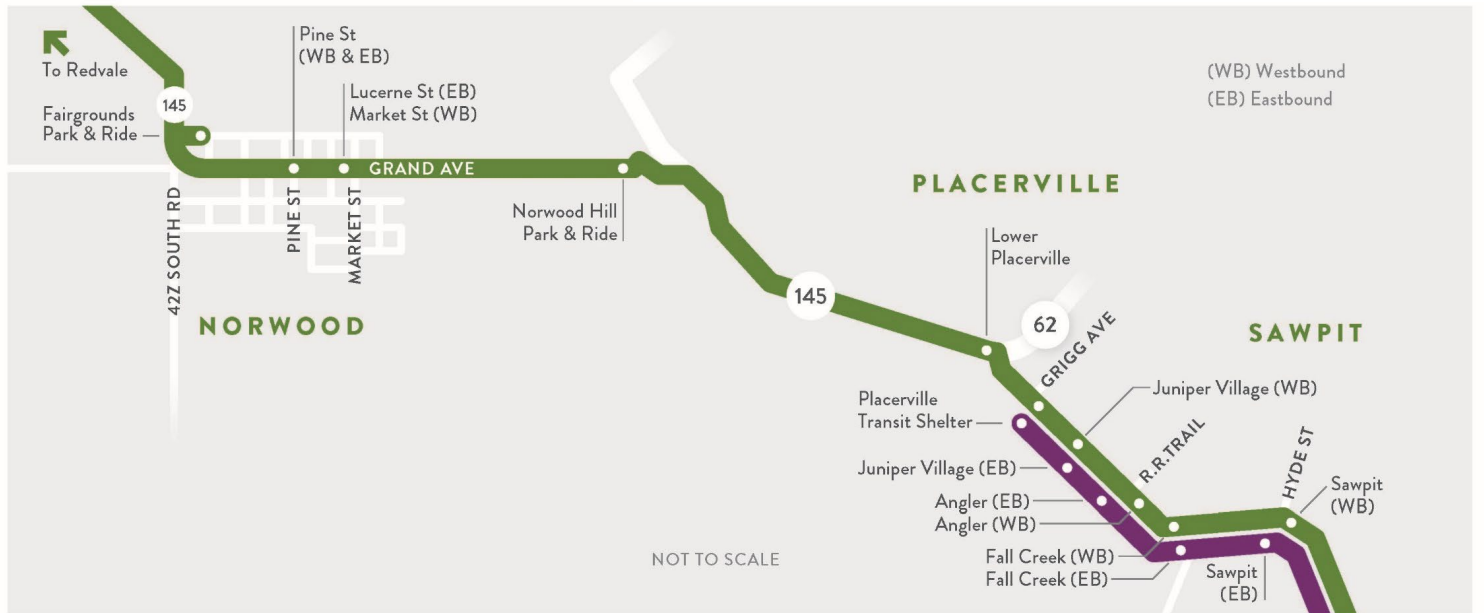

D **DOWN VALLEY SERVICE**

Courthouse, High School, Lawson Hill, Two Rivers, Ilium, Sawpit, Placerville

FREE

SMART | SAN MIGUEL AUTHORITY for REGIONAL TRANSPORTATION

MONDAY - FRIDAY | NO WEEKEND SERVICE

PLACERVILLE TO COURTHOUSE (EASTBOUND)

Placerville	Two Rivers	Upper Lawson Hill	Lawson Hill Park & Ride	Courthouse
7:05 am	7:25 am	No Service	7:35 am	7:45 am
8:30 am	8:50 am	No Service	9:00 am	9:10 am
12:15 pm	12:35 pm	12:45 pm	12:47 pm	1:00 pm
5:50 pm	6:10 pm	No Service	6:20 pm	6:30 pm

COURTHOUSE TO PLACERVILLE (WESTBOUND)

Courthouse	Upper Lawson Hill	Lawson Hill Park & Ride	Two Rivers	Placerville
7:50 am	No Service	8:00 am	8:10 am	8:30 am
11:30 am	11:45 am	11:47 am	11:55 am	12:15 pm
5:10 pm	No Service	5:20 pm	5:30 pm	5:50 pm
6:30 pm	No Service	6:40 pm	6:50 pm	7:10 pm