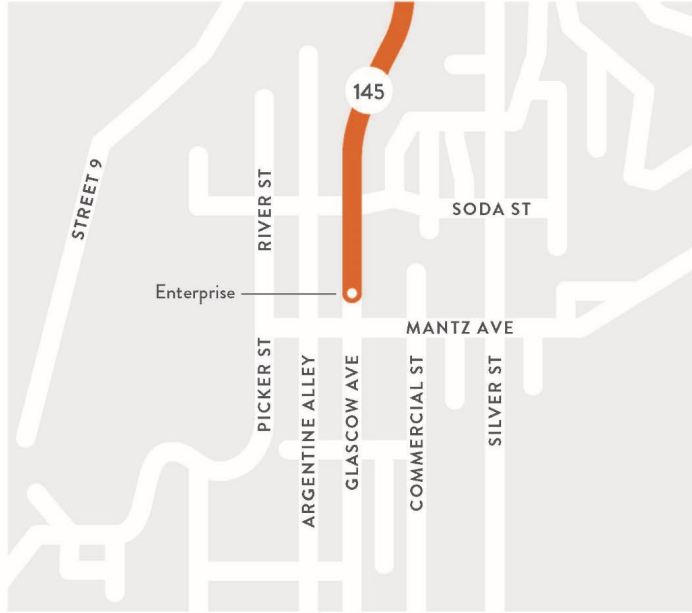

Transit • Subway & Bus Times  
NYC MTA, MBTA, LA Metro, more!  
Editors' Choice

SERVICIO RICO

**GRATIS**

**SMART**  
SAN MIGUEL AUTHORITY for  
REGIONAL TRANSPORTATION

**HORARIO DE RICO**  
Rico (The Enterprise Bar and Grill),  
San Bernardo, Telluride