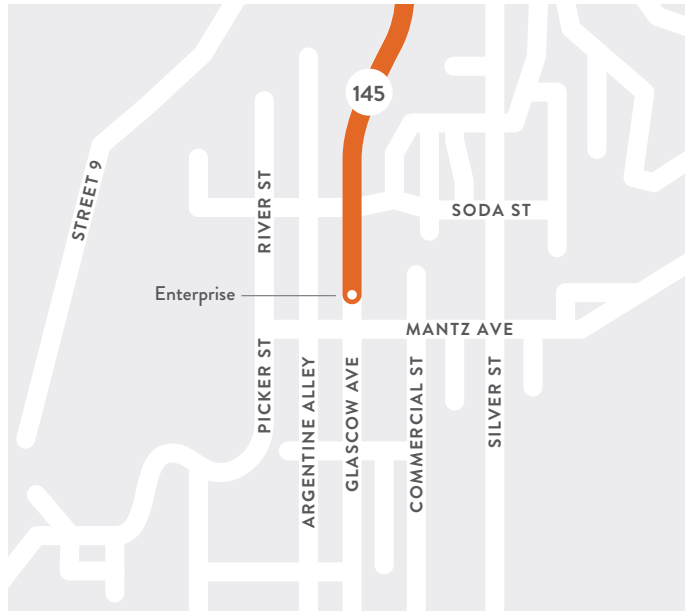

RICO SERVICE

Rico (The Enterprise Bar and Grill),
San Bernardo, Telluride

MONDAY - FRIDAY | NO WEEKEND SERVICE

RICO TO TELLURIDE

Depart Rico	Arrive Telluride
7:00 am	7:45 am

TELLURIDE TO RICO

Depart Telluride	Arrive Rico
5:15 pm	6:10 pm

NOTE: Road and weather conditions may cause delays.

WE ARE SMART

We are San Miguel Authority for Regional Transportation (SMART). We provide smart transportation solutions for San Miguel County and beyond. SMART is bigger than Telluride. We connect Telluride with the broader region of Norwood, Placerville, Rico, Lawson Hill, Two Rivers, Ilium, Sawpit, Montrose, Nucla, Naturita, Mountain Village and Ridgway.