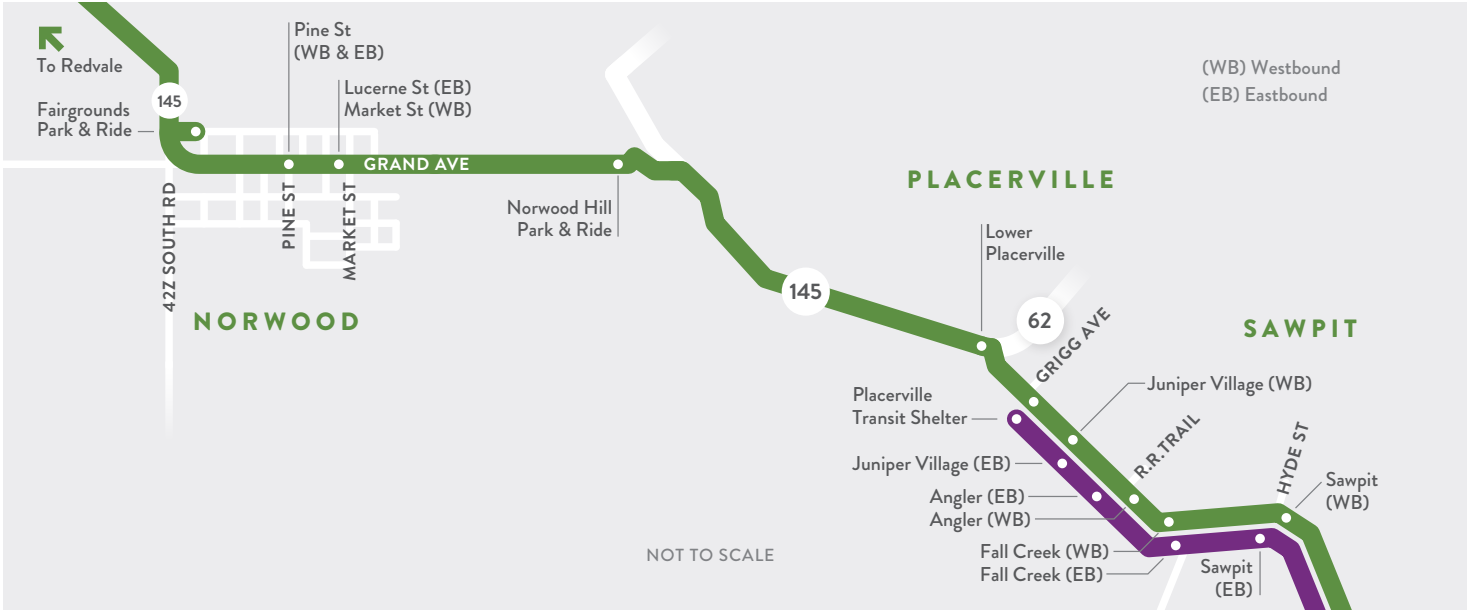

SMART NORWOOD ROUTE—WINTER 2023

NORWOOD SERVICE

Nucla, Naturita, Redvale, Norwood, Placerville, Sawpit, Lawson Hill, Telluride

Norwood **\$2** per trip

Nucla/Naturita **\$3** per trip

SMART CONNECTIONS
SAN MIGUEL COUNTY, CO & BEYOND

Norwood **\$2** per trip

Nucla/Naturita **\$3** per trip

SMART

MONDAY - FRIDAY SCHEDULE

NUCLA TO TELLURIDE (EASTBOUND)

Nucla	Naturita	Redvale Post Office	Norwood Fairgrounds	Placerville	Two Rivers	Lawson Hill Park & Ride	Courthouse	Town Park
6:45 am	6:55 am	7:10 am	7:25 am	7:55 am	No Service	8:15 am	8:25 am	8:30 am
No Service	No Service	No Service	6:55 am	7:25 am	No Service	No Service	8:00 am	8:05 am
No Service	No Service	No Service	11:00 am	11:30 am	11:50 am	12:00 pm	12:10 pm	12:15 pm

TELLURIDE TO NUCLA (WESTBOUND)

Town Park	Courthouse	Lawson Hill Park & Ride	Two Rivers	Placerville	Norwood Fairgrounds	Redvale Post Office	Naturita	Nucla
9:45 am	9:50 am	10:00 am	10:10 am	10:30 am	11:00 am	No Service	No Service	No Service
5:00 pm	5:05 pm	5:15 pm	No Service	5:35 pm	6:05 pm	6:20 pm	6:35 pm	6:45 pm
5:15 pm	5:20 pm	No Service	No Service	5:50 pm	6:20 pm	No Service	No Service	No Service
11:30 pm	11:35 pm	11:45 pm	11:55 pm	12:15 am	12:45 am	No Service	No Service	No Service

SATURDAY/SUNDAY SCHEDULE

NORWOOD TO TELLURIDE (EASTBOUND)

Depart Norwood	Placerville	Lawson Hill Park & Ride	Courthouse	Arrive Town Park
7:25 am	7:55 am	8:15 am	8:25 am	8:30 am

TELLURIDE TO NORWOOD (WESTBOUND)