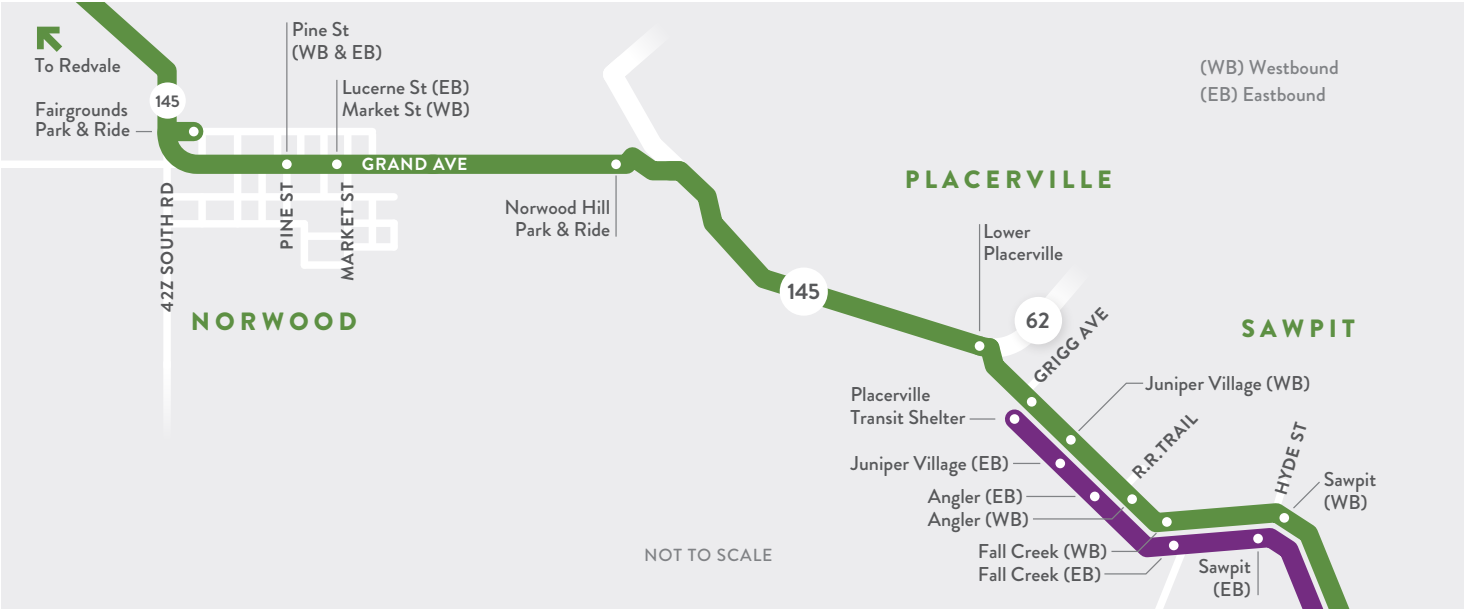

DOWN VALLEY SERVICE

Courthouse, High School, Lawson Hill, Two Rivers, Ilium, Sawpit, Placerville

\$1 per trip

SAN MIGUEL AUTHORITY for REGIONAL TRANSPORTATION

SMART

MONDAY - FRIDAY | NO WEEKEND SERVICE

PLACERVILLE TO COURTHOUSE (EASTBOUND)

Placerville	Two Rivers	Upper Lawson Hill	Lawson Hill Park & Ride	Courthouse
7:05 am	7:25 am	No Service	7:35 am	7:45 am
8:30 am	8:50 am	No Service	9:00 am	9:10 am
12:15 pm	12:35 pm	12:45 pm	12:47 pm	1:00 pm
5:50 pm	6:10 pm	No Service	6:20 pm	6:30 pm

COURTHOUSE TO PLACERVILLE (WESTBOUND)

Courthouse	Upper Lawson Hill	Lawson Hill Park & Ride	Two Rivers	Placerville
7:50 am	No Service	8:00 am	8:10 am	8:30 am
11:30 am	11:45 am	11:47 am	11:55 am	12:15 pm
5:10 pm	No Service	5:20 pm	5:30 pm	5:50 pm
6:30 pm	No Service	6:40 pm	6:50 pm	7:10 pm