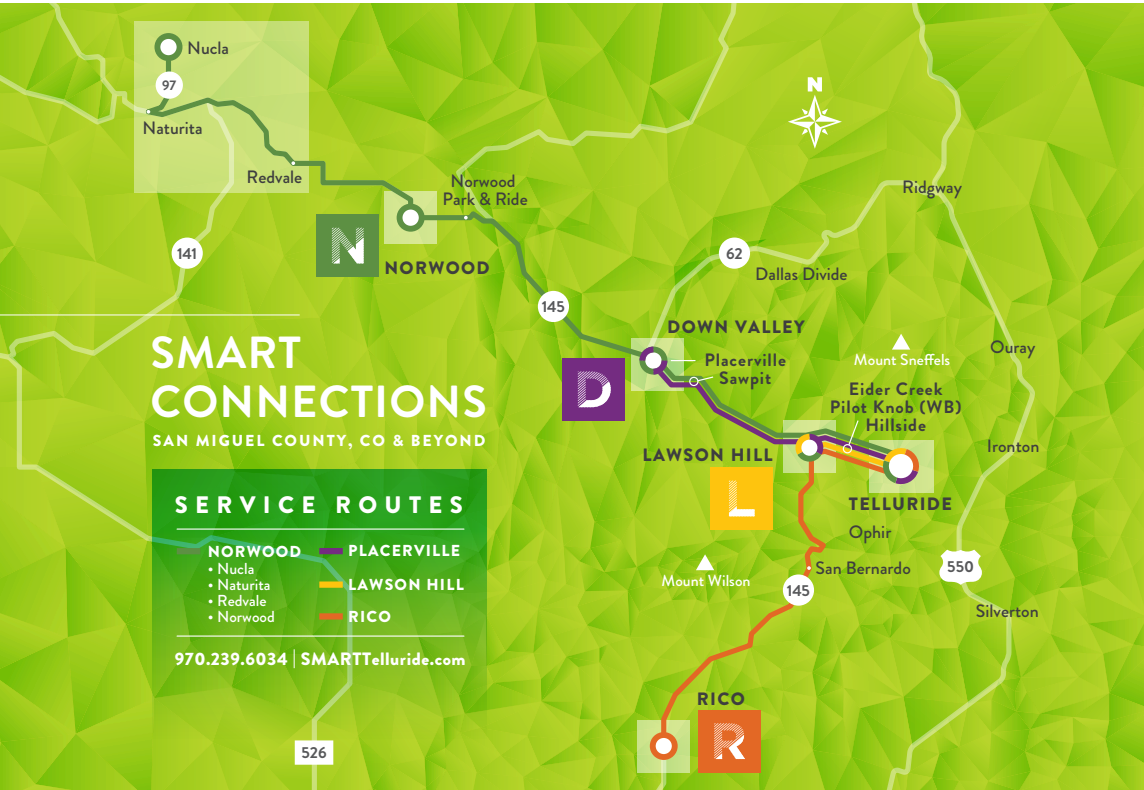

DOWN VALLEY SERVICE

Courthouse, High School, Lawson Hill, Two Rivers, Ilium, Sawpit, Placerville

\$1 per trip

SAN MIGUEL AUTHORITY for REGIONAL TRANSPORTATION

SMART

MONDAY - FRIDAY | NO WEEKEND SERVICE

PLACERVILLE TO COURTHOUSE (EASTBOUND)

Placerville	Two Rivers	Upper Lawson Hill	Lawson Hill Park & Ride	Courthouse
7:05 am	7:25 am	No Service	7:35 am	7:45 am
8:30 am	8:50 am	No Service	9:00 am	9:10 am
12:15 pm	12:35 pm	12:45 pm	12:47 pm	1:00 pm
5:50 pm	6:10 pm	No Service	6:20 pm	6:30 pm

COURTHOUSE TO PLACERVILLE (WESTBOUND)

Courthouse	Upper Lawson Hill	Lawson Hill Park & Ride	Two Rivers	Placerville
7:50 am	No Service	8:00 am	8:10 am	8:30 am
11:30 am	11:45 am	11:47 am	11:55 am	12:15 pm
5:10 pm	No Service	5:20 pm	5:30 pm	5:50 pm
6:30 pm	No Service	6:40 pm	6:50 pm	7:10 pm