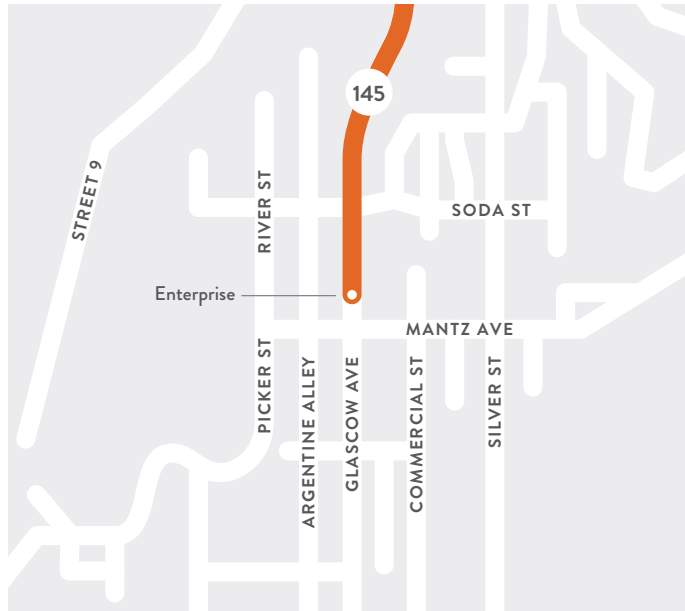

RICO SERVICE

RICO SCHEDULE
Rico (The Enterprise Bar and Grill),
San Bernardo, Telluride

MONDAY - FRIDAY | NO WEEKEND SERVICE

RICO TO TELLURIDE

Depart Rico	Arrive Telluride
7:00 am	7:45 am

TELLURIDE TO RICO

Depart Telluride	Arrive Rico
5:15 pm	6:10 pm

NOTE: Road and weather conditions may cause delays.

WE ARE SMART

We are San Miguel Authority for Regional Transportation (SMART). We provide smart transportation solutions for San Miguel County and beyond. SMART is bigger than Telluride. We connect Telluride with the broader region of Norwood, Placerville, Rico, Lawson Hill, Two Rivers, Ilium, Sawpit, Montrose, Nucla, Naturita, Mountain Village and Ridgway.