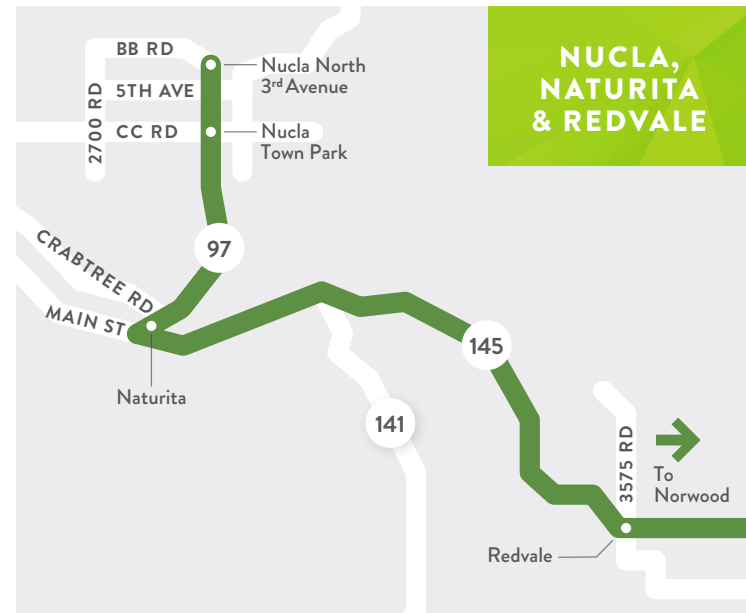

N **NORWOOD SERVICE**

Nucla, Naturita, Redvale, Norwood, Placerville, Sawpit, Lawson Hill, Telluride

Norwood **\$2** per trip

Nucla/
Naturita **\$3** per trip

SMART CONNECTIONS
SAN MIGUEL COUNTY, CO & BEYOND

SERVICE ROUTES

- NORWOOD** (Green line)
- PLACERVILLE** (Purple line)
- LAWSON HILL** (Orange line)
- RICO** (Red line)

970.239.6034 | SMARTTelluride.com

SMART | **SAN MIGUEL AUTHORITY** for REGIONAL TRANSPORTATION

NORWOOD SERVICE

Nucla, Naturita, Redvale, Norwood, Placerville, Sawpit, Lawson Hill, Telluride

Norwood **\$2** per trip

Nucla/
Naturita **\$3** per trip

SMART

MONDAY - FRIDAY SCHEDULE

NUCLA TO TELLURIDE (EASTBOUND)

SATURDAY/SUNDAY SCHEDULE

NORWOOD TO TELLURIDE (EASTBOUND)

Depart Norwood	Placerville	Lawson Hill Park & Ride	Courthouse	Arrive Town Park
7:25 am	7:55 am	8:15 am	8:25 am	8:30 am

TELLURIDE TO NORWOOD (WESTBOUND)