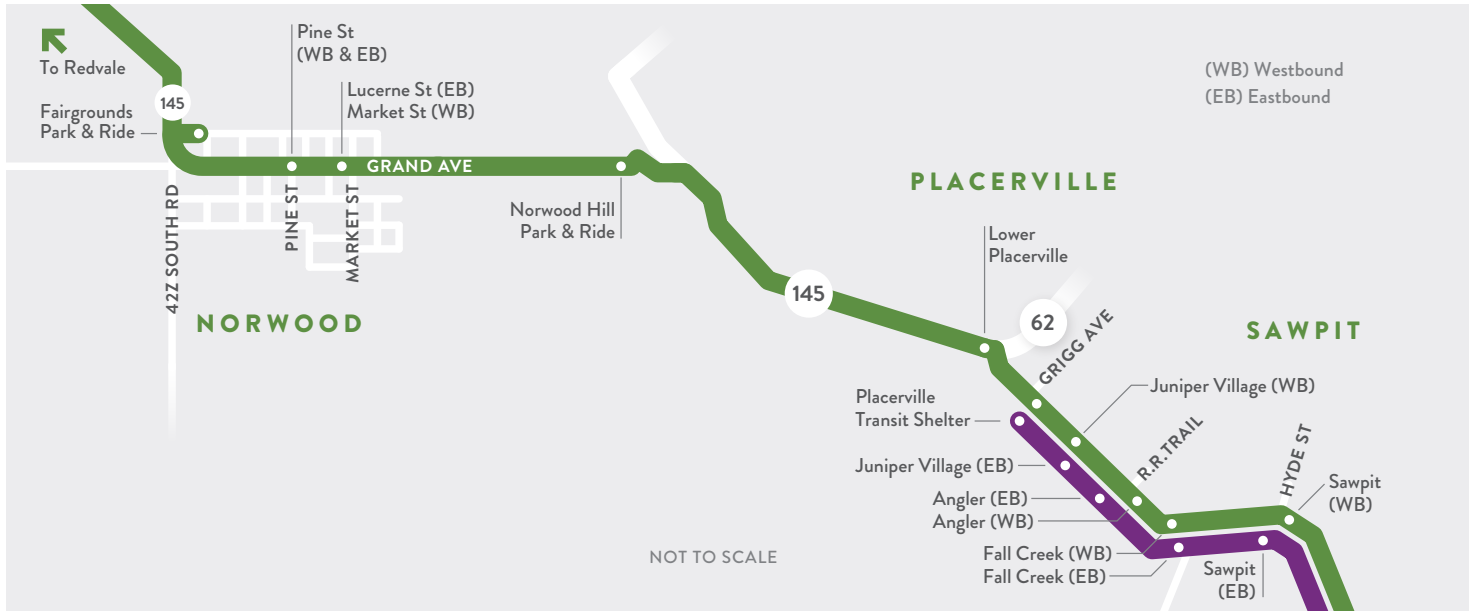

N **NORWOOD SERVICE**

Nucla, Naturita, Redvale, Norwood, Placerville, Sawpit, Lawson Hill, Telluride

Norwood **\$2** per trip

Nucla/
Naturita **\$3** per trip

SMART CONNECTIONS
SAN MIGUEL COUNTY, CO & BEYOND

SERVICE ROUTES

- NORWOOD** (Green line)
- PLACERVILLE** (Purple line)
- LAWSON HILL** (Orange line)
- RICO** (Red line)

970.239.6034 | SMARTTelluride.com

SMART | **SAN MIGUEL AUTHORITY** for REGIONAL TRANSPORTATION

NORWOOD SERVICE

Nucla, Naturita, Redvale, Norwood, Placerville, Sawpit, Lawson Hill, Telluride

Norwood **\$2** per trip

Nucla/
Naturita **\$3** per trip

SMART

MONDAY - FRIDAY SCHEDULE

NUCLA TO TELLURIDE (EASTBOUND)

SATURDAY/SUNDAY SCHEDULE

NORWOOD TO TELLURIDE (EASTBOUND)

Depart Norwood	Placerville	Lawson Hill Park & Ride	Courthouse	Arrive Town Park
7:25 am	7:55 am	8:15 am	8:25 am	8:30 am

TELLURIDE TO NORWOOD (WESTBOUND)